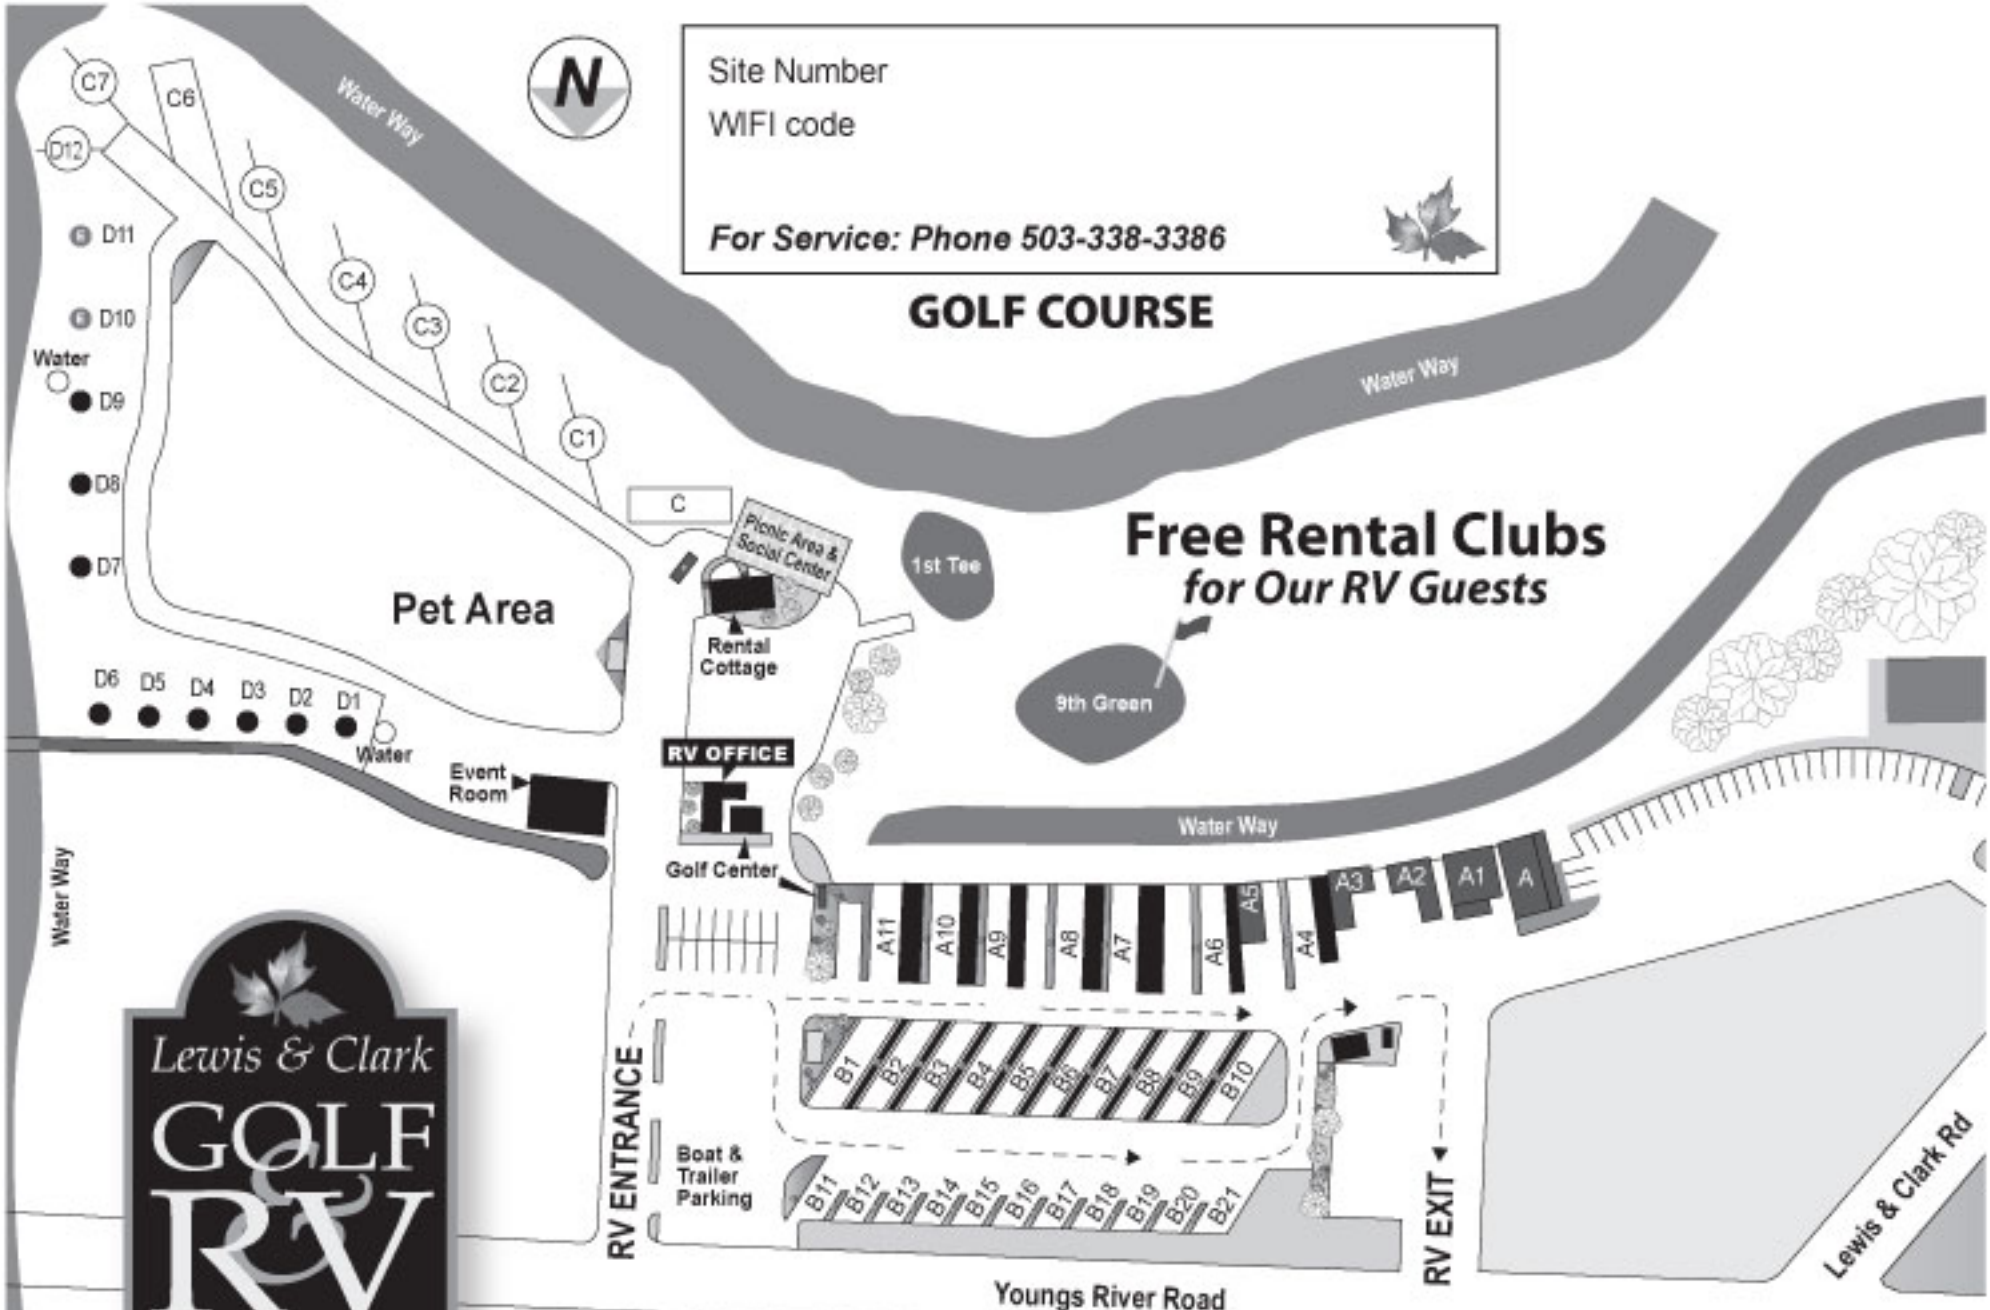

Site Number
 WIFI code

For Service: Phone 503-338-3386

GOLF COURSE

**Free Rental Clubs
 for Our RV Guests**

Satellite Locator	
DISH	DIRECT TV
AZ — 151°	AZ — 133°
EL — 39°	EL — 32°
SKEW — 83°	Cable TV 60 Ch

LEGEND	
Trash	A = Premium Pull-in
Mail	B - 1 thru 10 Pull-through
Electrical 20/30/50	B - 11 thru 21 Back-in
Park Models	C - 1 thru 7 Premium Sites

To Hwy 101

To Astoria